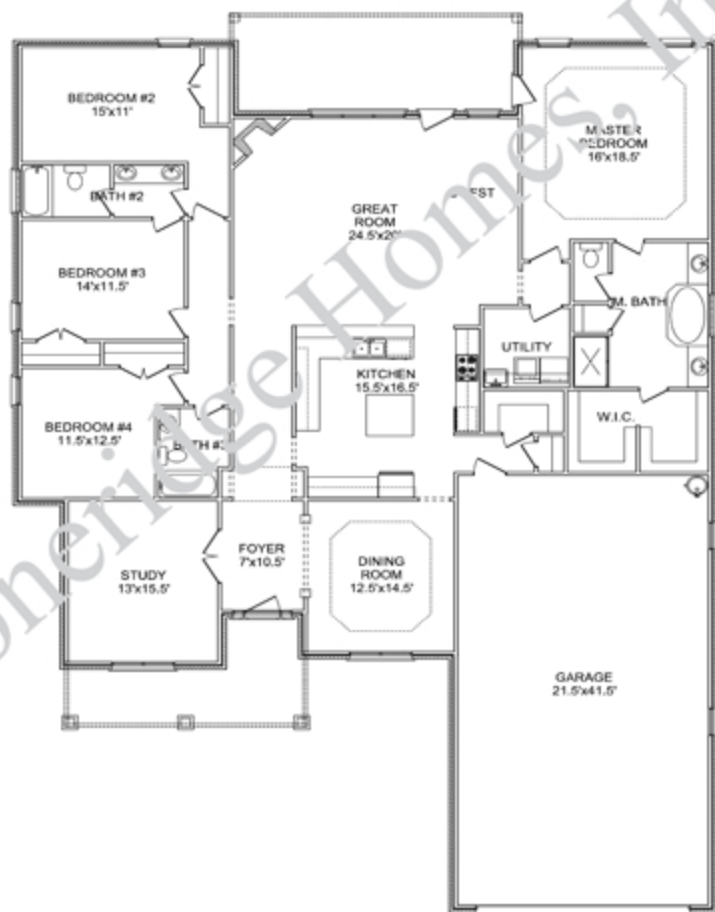

The Joyce B ~ 4 car

Main Level 2,967 sq.ft.
Garage 915 sq.ft.

All prices and home designs are subject to change at anytime. Some prices may include incentives. Prices shown vary by exterior design. Prices shown may or may not include any optional features that may be displayed in photographs and/or any associated homesite premiums. Square footage values are approximate and will vary by both community and exterior design. Home images and renderings are not exact representation of standard home designs. Standard features vary by plan and community. Rev. 10/4/13