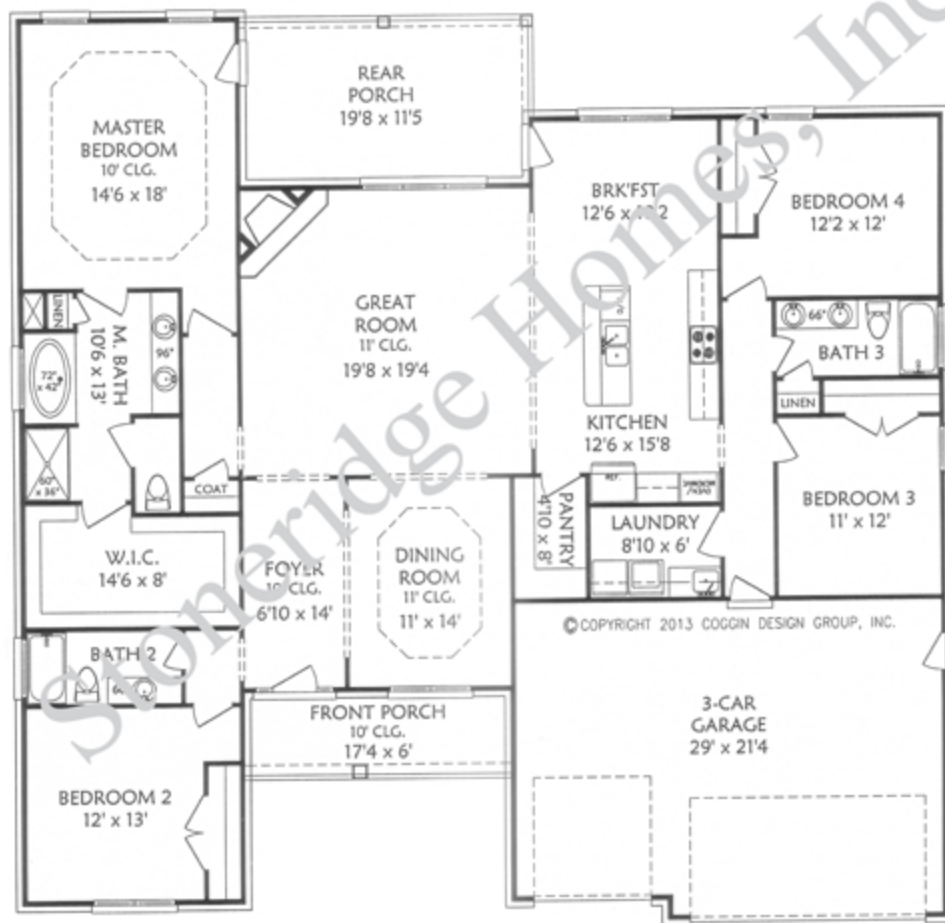

The Chloe A ~ 3 car

Main Level 2,599 sq.ft.
Garage 655 sq.ft.

All prices and home designs are subject to change at anytime. Some prices may include incentives. Prices shown vary by exterior design. Prices shown may or may not include any optional features that may be displayed in photographs and/or any associated homesite premiums. Square footage values are approximate and will vary by both community and exterior design. Home images and renderings are not exact representation of standard home designs. Standard features vary by plan and community. Rev. 10/4/13