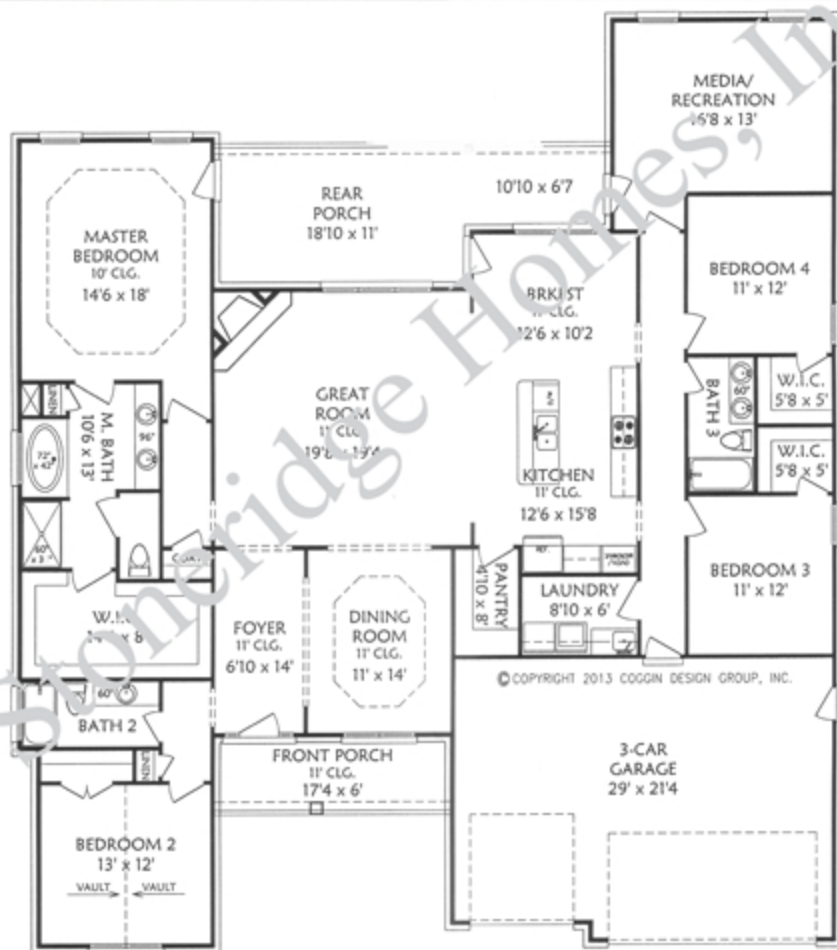

# The Avery A ~ 3 car

Main Level  2,897 sq.ft.  
Garage  655 sq.ft.

All prices and home designs are subject to change at anytime. Some prices may include incentives. Prices shown vary by exterior design. Prices shown may or may not include any optional features that may be displayed in photographs and/or any associated homesite premiums. Square footage values are approximate and will vary by both community and exterior design. Home images and renderings are not exact representation of standard home designs. Standard features vary by plan and community. Rev. 10/4/13