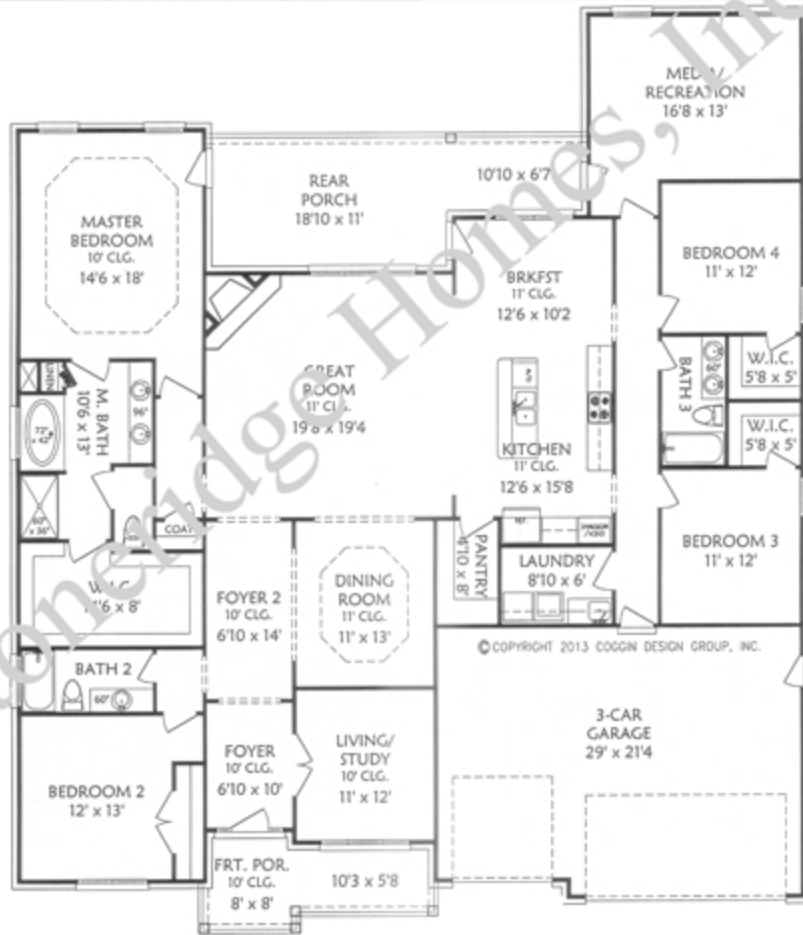

The Avery C ~ 3 car

Main Level 3,092 sq.ft.
Garage 646 sq.ft.

All prices and home designs are subject to change at anytime. Some prices may include incentives. Prices shown vary by exterior design. Prices shown may or may not include any optional features that may be displayed in photographs and/or any associated homesite premiums. Square footage values are approximate and will vary by both community and exterior design. Home images and renderings are not exact representation of standard home designs. Standard features vary by plan and community. Rev. 10/4/13